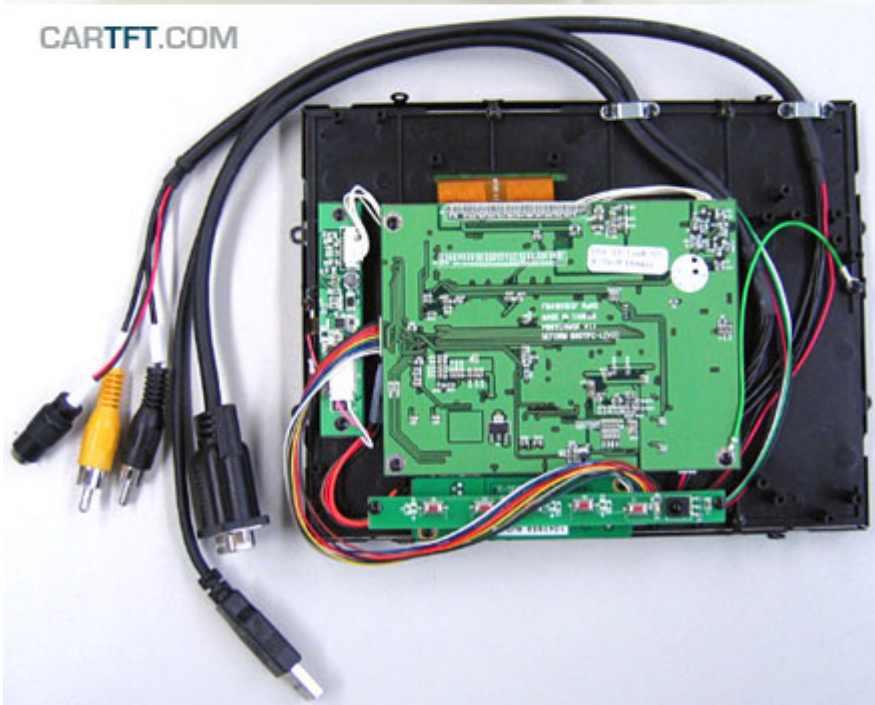

249.00 EUR

incl. 19% VAT, plus [shipping](#)

- Open-Frame !
- LED Backlight !
- Auto Power On !

CARTFT.COM

New : LED-Backlight-Technology, with optimized color saturation enabling particular high and shining display. The scale of displayable color nuances is increased by 45% because of the new technology. Conventional LCDs are based on CCFL backlight, which can display approx. 72% of the standard color scale of NTSC (National Television Systems Committee). With LED-Backlight-Technology 104% of the NTSC-color scale can be displayed. This results in displaying in a highly realistic manner.

With the new Open-Frame TFT display-series from CarTFT you get back control : The ruggedized metal frame enables you a stable installation. The single modules (Mainboard, Touchscreen controller, Power inverter and button-frame) can be screwed off from the rear side and being positionated elsewhere. This way you can install the connector cables more easier and the display thickness shrinks also.

Specifications	
Screen size	8.0" digital
Aspect Ratio	4:3 wide TFT screen
Dot Resolution	2400x600= 1,440,000 dots
Physical Resolution	800x600
Supported Resolutions	640x480-1920x1080
Color configuration	RGB stripe
Brightness	600 nits
Contrast	500:1
Operating temperature	-30°C to 85°C
Power input	DC 12VDC
Power consumption	max. 10W
Video system	2x Video inputs (PAL/NTSC) 1x VGA input
Dimensions	185.6 x 143.6 x 27 mm Display : 162 x 121.5 mm
Video input signal	1.0Vp-p, composite video
Features	Full function OSD control (englisch) Auto Power On/Off LED backlight Autodimmer
What is included ?	- 8.0" VGA Open-Frame Touchscreen TFT with Video-support
	- Power Adapter f. EU 230V
	- Cigarette Lighter Adapter
	- Touchscreen Driver-CD
	- Manual